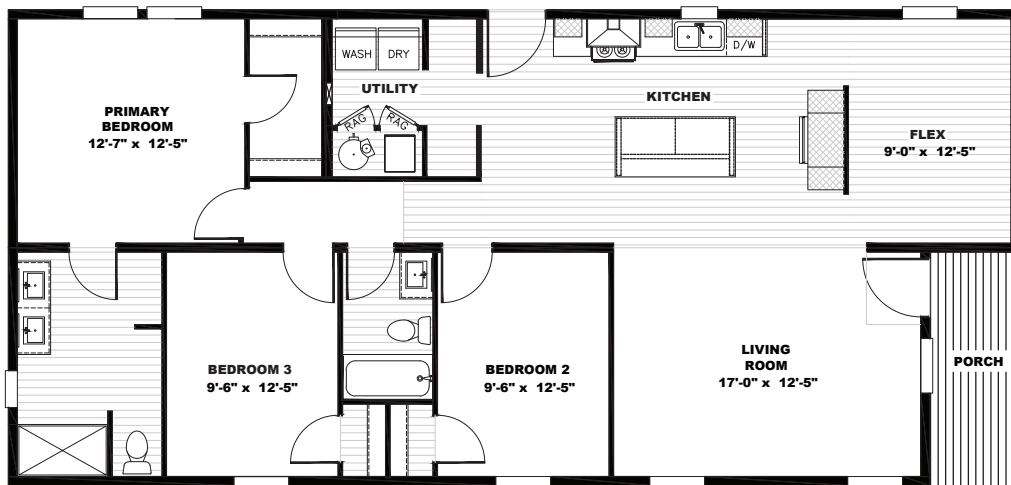

Tempo

Stayin' Alive *Available as Modular

TEM28563B | 3 beds | 2 baths | 1,474 sq. ft.

- Full Drywall Throughout
- DuraCraft® Cabinets
- Frigidaire® Stainless Steel Appliances
- Craftsman Style Front Door
- ecobee® Smart Thermostat
- Carrier® Furnace