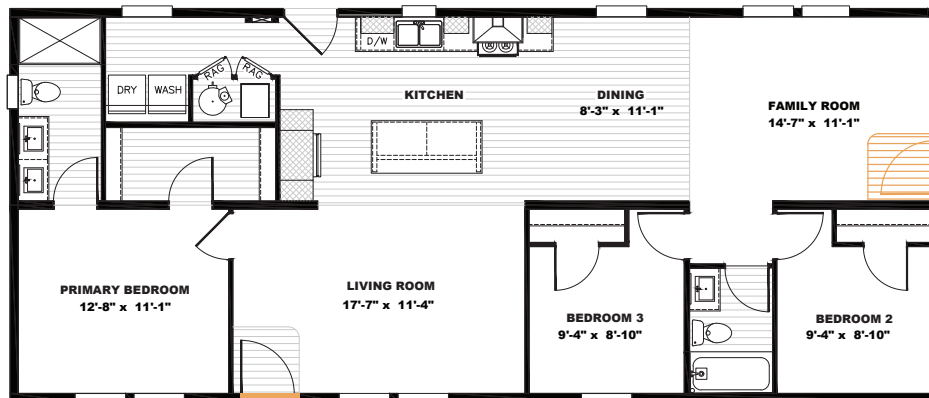

Tempo

My Girl *Available as Modular

TEM24563A | 3 beds | 2 baths | 1,326 sq. ft.

 Alternate Door Location Available

- Full Drywall Throughout
- DuraCraft® Cabinets
- Frigidaire® Stainless Steel Appliances
- Craftsman Style Front Door
- ecobee® Smart Thermostat
- Carrier® Furnace