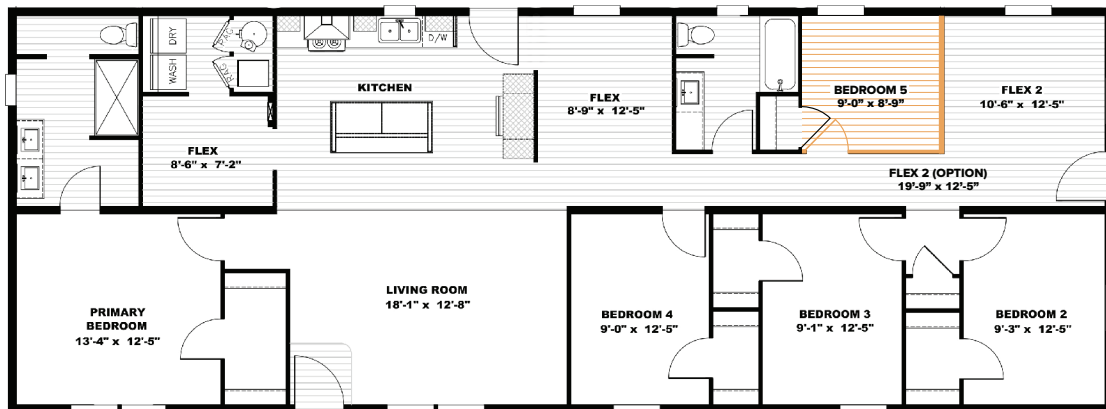

Tempo

Hey Jude *Available as Modular

TEM28725A | 4/5 beds | 2 baths | 1,920 sq. ft.

 4 Bedroom / Large Flex Space Available

- Full Drywall Throughout
- DuraCraft® Cabinets
- Frigidaire® Stainless Steel Appliances
- Craftsman Style Front Door
- ecobee® Smart Thermostat
- Carrier® Furnace