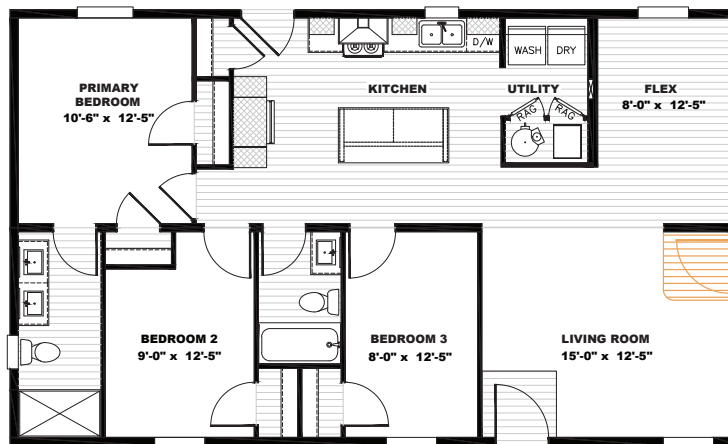

Tempo

Beautiful Morning *Available as Modular

TEM28443A | 3 beds | 2 baths | 1,173 sq. ft.

 Alternate Door Location Available

- Full Drywall Throughout
- Frigidaire® Stainless Steel Appliances
- ecobee® Smart Thermostat
- DuraCraft® Cabinets
- Craftsman Style Front Door
- Carrier® Furnace